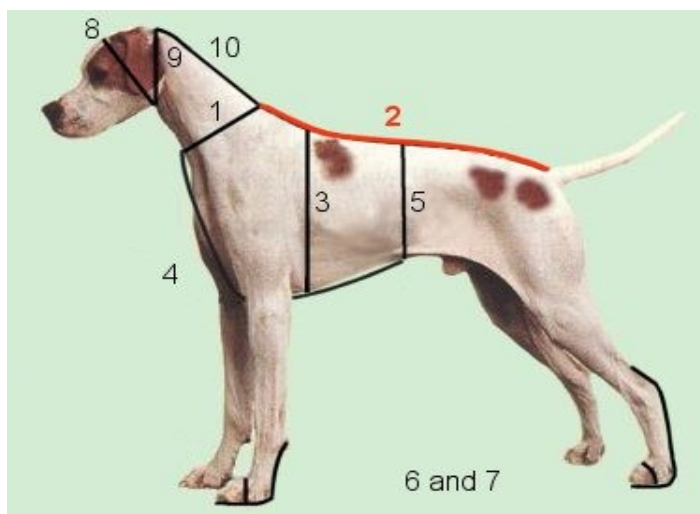

## **LoneWolf Dogwear – How To Place An Order**

- 1. To place an order you will need your dog's measurements indicated for the product you are ordering. If you need help with measuring call or email for help.**
- 2. Choose the color or colors for the product you are ordering. Fabric charts are available on site for each type of fabric. Need help choosing colors call or email.**
- 3. When order is placed give breed of dog and male or female.**
- 4. Have credit card available or give PayPal email address for an invoice to be sent to you from PayPal .**
- 5. You are given a one on one ordering experience.**
- 6. You are not a number. Orders are given special attention to details.**

**1** \_\_\_\_\_      **4** \_\_\_\_\_      **8** \_\_\_\_\_      **10** \_\_\_\_\_  
**2** \_\_\_\_\_      **5** \_\_\_\_\_      **9** \_\_\_\_\_  
**3** \_\_\_\_\_

**Use this as your worksheet when measuring to write down your dog's measurements. Full measuring instructions are on the bottom of the website with chart and written instructions for each measurement. Help will be given if in doubt about a measurement.**